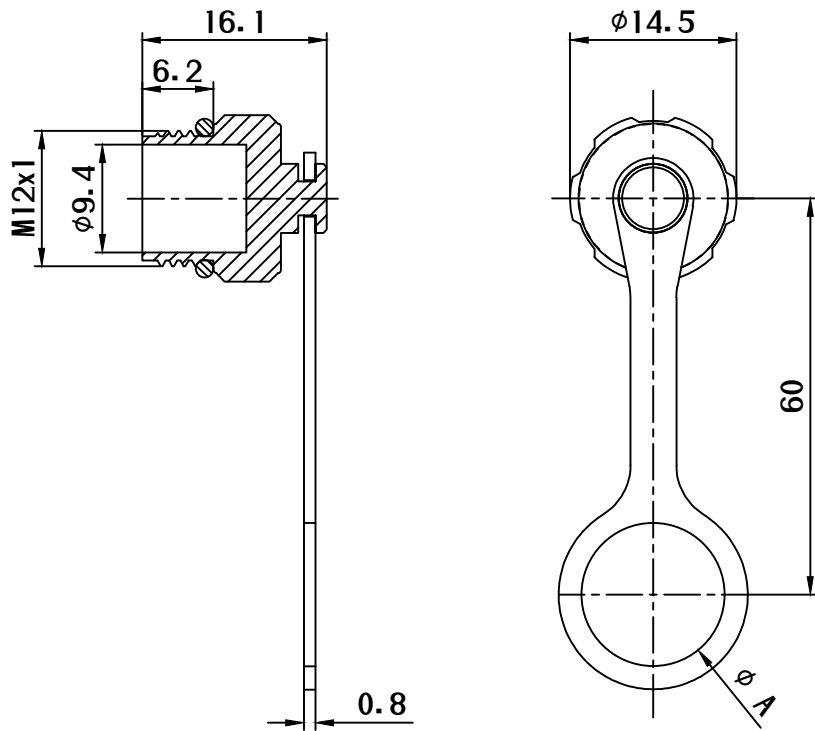

REV	ECN NO	DESCRIPTION	DATE	APPROVED
AA	-	NEW RELEASED	2015.06.18	CLARA

Dimensions "A"	Used for
OD=3mm	Square Socket
OD=11.5mm	M12x1
OD=13mm	Cable
OD=15mm	PG9 & M16

For receptacle connectors

- Material specifications:**
- 1. Shell: PA, Black
  - 2. O-ring: Rubber, Black
  - 3. Flexibility ribbon: PU, Black

This drawing contains information that is proprietary to BOMCAN and should not be used without written permission. Powered by bomcan.com

DESCRIPTION	M12x1 THREAD CONNECTOR ACCESSORIES PROTECTION DUST CAP			
DWG NO	CAP-M1202	BOMCAN PART No	-	
DRAWN BY	CLARA 2015.06.18	CUSTOMER P/N	-	
CHECKED BY	CALEB 2015.06.18	SIZE: A4	SHEET	UNIT
APPROVED BY	BILL 2015.06.18	REV: AA	1 of 1	MM
			SCALE	Third angle projection
			FREE	